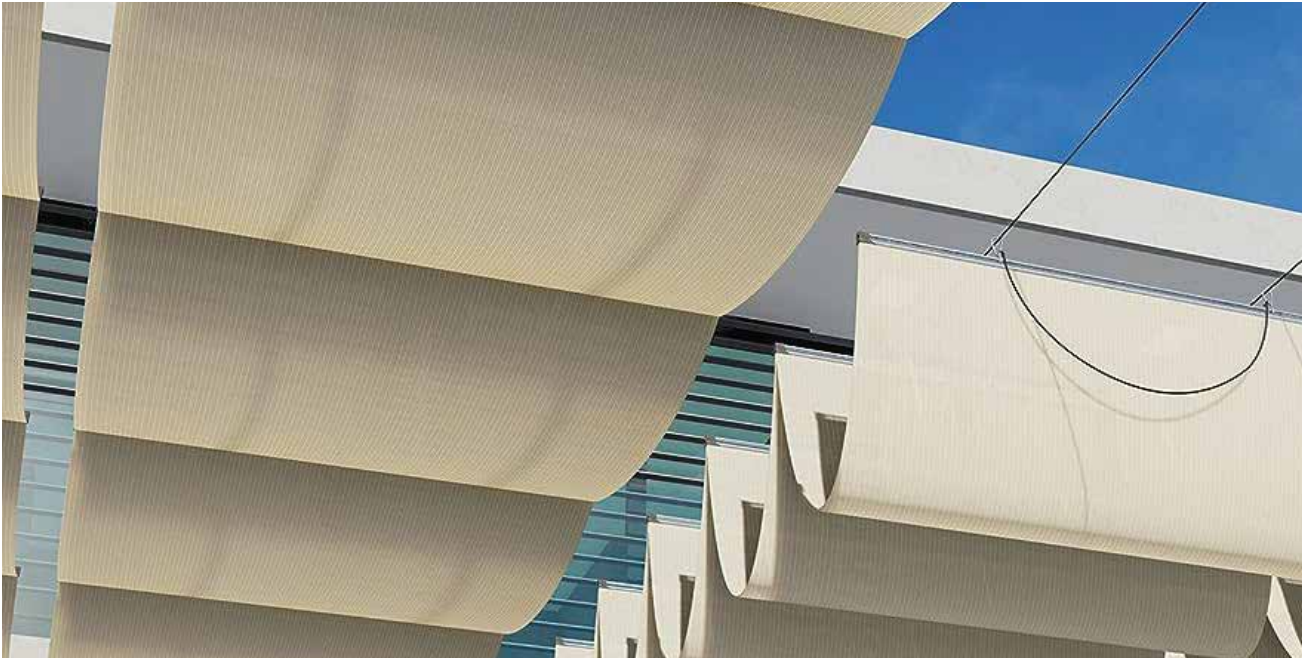

CABLE CANOPY - RETRACTABLE FOLDING SLIDE-ON-WIRE

Unlimited Design Capability

- Large Shade Footprint
- Unlimited canopy configurations.

Manual or Motorized

- Ability to open & close canopy.
- Capability of electrical motor and remote control.

Various Fabric Options

- Variety of Sun Shade Fabrics

UNLIMITED DESIGN CAPABILITY

Key Features:

- Large shade footprint
- Unlimited canopy configurations
- Lower cost shading product (*Compared to Leaf Sky*)

The Cable Canopy offers endless design options to fit your needs, ensuring ample shade for any patio or pergola.

MANUAL OR MOTORIZED

Key Features:

- Capability of electrical motion (*remote operated*)
- Open and close your canopy
- Shade yourself from low sun angles

The Cable Canopy boasts advanced electrical motion and remote control for effortless, bi-directional operation, giving you seamless control over its movement.

VARIOUS FABRIC OPTIONS

Key Features:

- Create a single or multi-colored design
- Large variety of shade fabrics
- 100% Premium Acrylic Fabric