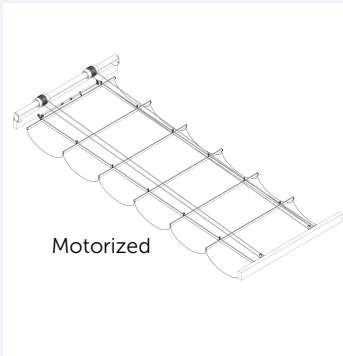

CABLE CANOPY - RETRACTABLE FOLDING SLIDE-ON-WIRE

Unlimited Design Capability

- Large Shade Footprint
- Unlimited canopy configurations.

Manual or Motorized

- Ability to open & close canopy.
- Capability of electrical motor and remote control.

The Cable Canopy offers endless design options to fit your needs, ensuring ample shade for any patio or pergola.

MANUAL OR MOTORIZED

Key Features:

- Capability of electrical motion (*remote operated*)
- Open and close your canopy
- Shade yourself from low sun angles

The Cable Canopy boasts advanced electrical motion and remote control for effortless, bi-directional operation, giving you seamless control over its movement.

VARIOUS FABRIC OPTIONS

Key Features:

- Create a single or multi-colored design
- Large variety of shade fabrics
- 100% Premium Acrylic Fabric

Customize the Cable Canopy to match your home and patio style with a wide choice of fabric options that suit your preferences and needs.

SPECIFICATIONS

Extended Canopy Dimensions

Motor Bracket & Motor Drum