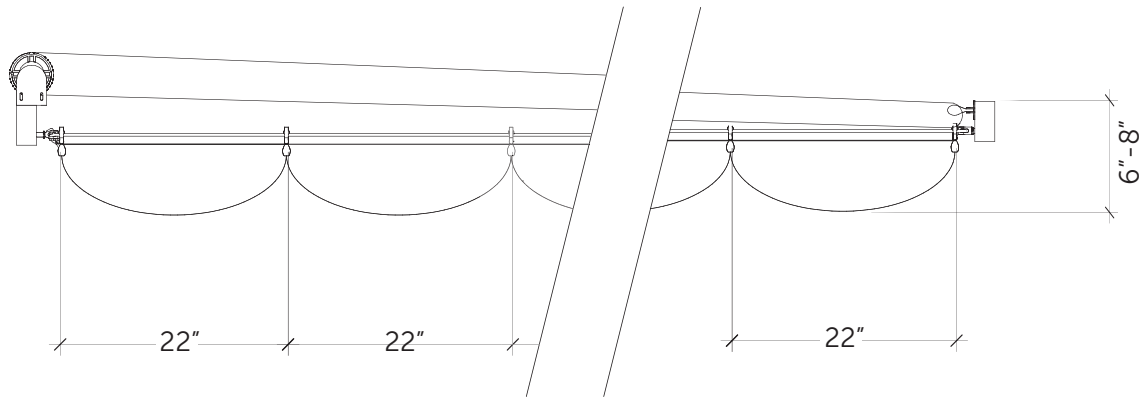

Customize the Cable Canopy to match your home and patio style with a wide choice of fabric options that suit your preferences and needs.

SPECIFICATIONS

Extended Canopy Dimensions

Motor Bracket & Motor Drum