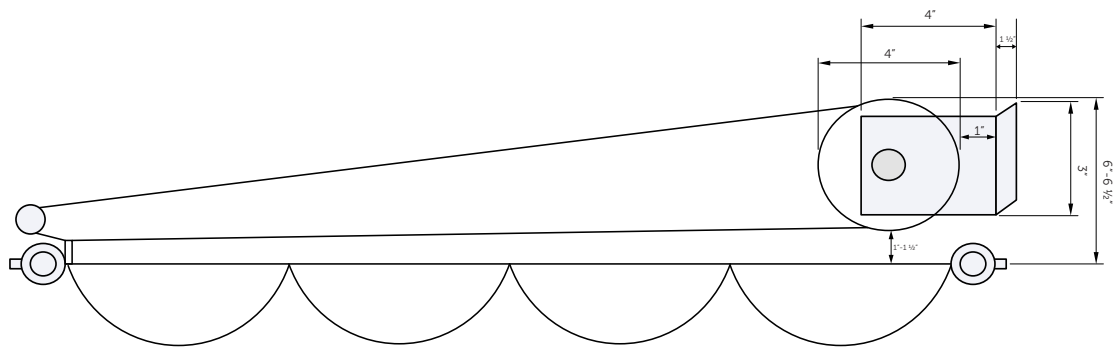

⚡ Electrical - 120 Volt, 5 Amp