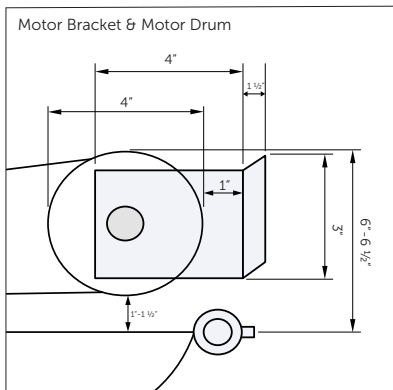

CABLE CANOPY - RETRACTABLE FOLDING SLIDE-ON-WIRE

Unlimited Design Capability

- Large Shade Footprint
- Unlimited canopy configurations.

Manual or Motorized

- Ability to open & close canopy.
- Capability of electrical motor and remote control.

Various Fabric Options

- Variety of Sun Shade Fabrics