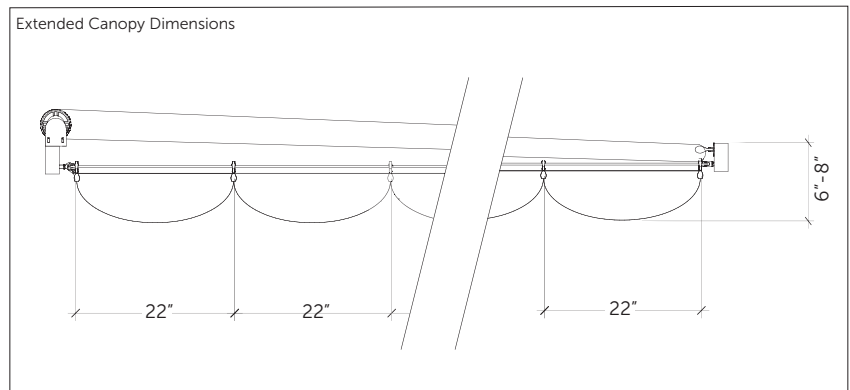

CABLE CANOPY - RETRACTABLE FOLDING SLIDE-ON-WIRE

Unlimited Design Capability

- Large Shade Footprint
- Unlimited canopy configurations.

Manual or Motorized

- Ability to open & close canopy.
- Capability of electrical motor and remote control.

Various Fabric Options

- Variety of Sun Shade Fabrics