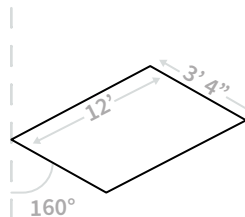

DROP ARM AM - RETRACTABLE DROP ARM AWNING

Drop Arm Feature

- Adjustable views
- Spring-tensioned arms can be lowered from 0° up to 160°

Hood Cover

- Stylish, heavy gauge aluminium hood is available for fabric and mechanism protection

Controls Solar Heat Gain

- Save on electric costs in the summer months

Shaded Area:
Width 3' up to 12'
Projection 2' up to 3' 4"
Pitch 0° up to 160°

4 Standard Colors (optional custom powder coating)

Many Fabric Options