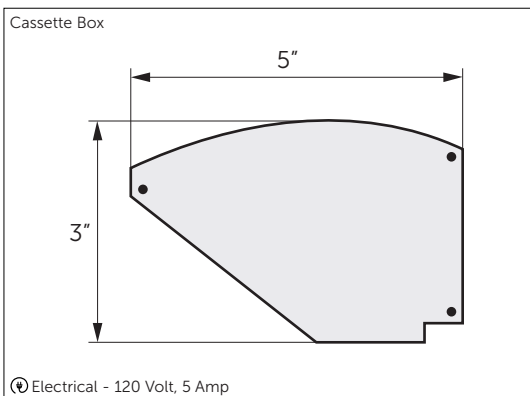

Shaded Area:
Width 3' up to 12'
Projection 2' up to 3' 4"
Pitch 0° up to 160°

4 Standard Colors (optional custom powder coating)

Many Fabric Options