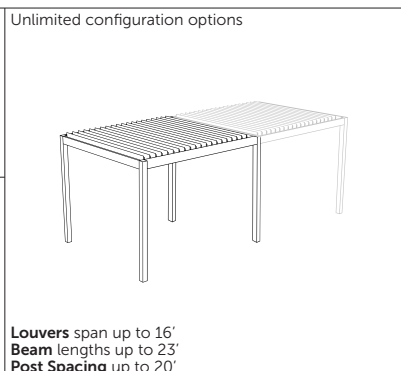

Accessories

- Create the perfect outdoor living space.
- Extend your outdoor living season and adopt resort-style living.

12 Standard Colors

Louvers span up to 12'
Beam lengths up to 20'

ROTATING LOUVERS

Key Features: