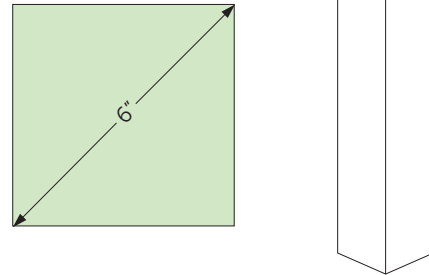

Drop Screens

Crafted from high-quality aluminum, EuroShade slats offer a lasting solution for privacy screening.

SPECIFICATIONS

Unlimited Configuration Options

Louvers span up to 16'
Beam lengths up to 23'
Post Spacing up to 20'

Double Wall Louver

Beam Sizes

Post Size

Length

Span	6'	7'	8'	9'	10'	11'	12'	13'	14'	15'	16'
10'											
11'											
12'											
13'											
14'											
15'											
16'											
17'											
18'											
19'											
20'											
21'											
22'											
23'											