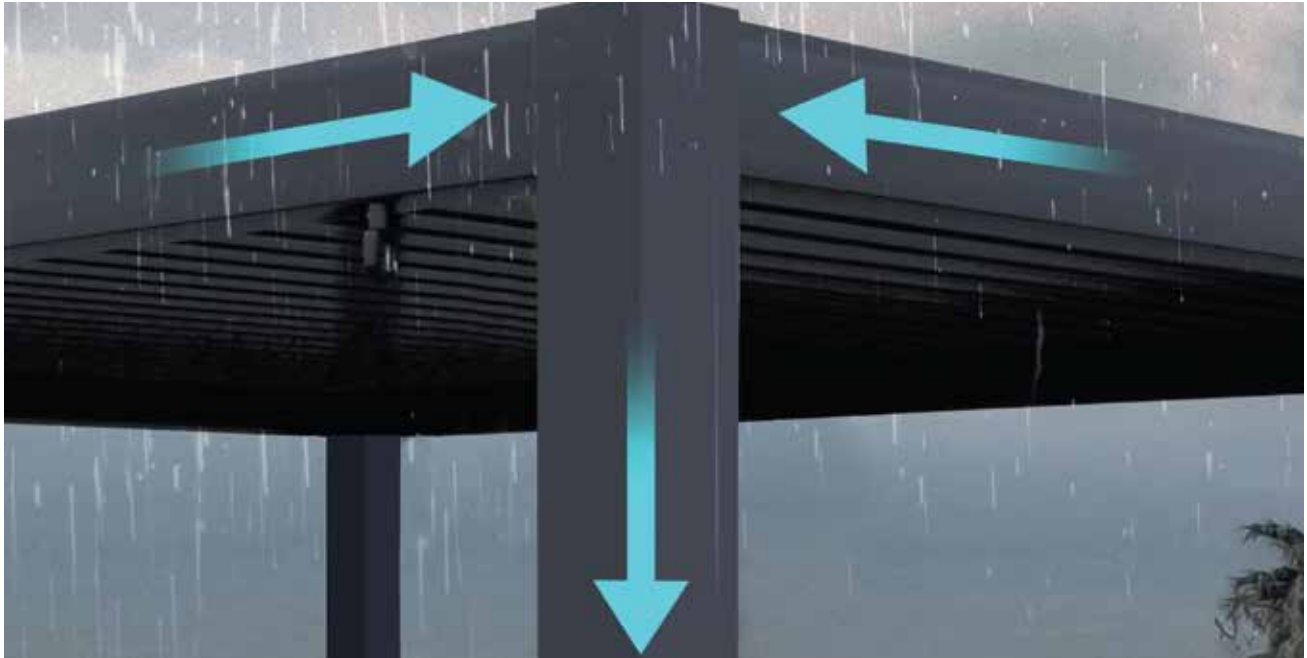

ELITE ES - LOUVERED SUN, RAIN, & SNOW CONTROL PERGOLA

Rotating Louvers

- Water-tight when closed.
- Rotate the louvers for ventilation and to balance the light/shade.
- Larger louver for wider-spans and higher snow loads.

Accessories

- Create the perfect outdoor living space.
- Extend your outdoor living season and adopt resort-style living.

12 Standard Colors

Louvers span up to 12'
Beam lengths up to 20'

ROTATING LOUVERS

Key Features:

- Water-tight when closed
- Rotate the louvers for ventilation and the perfect balance of light and shade as the sun moves across the sky.

Rotating louvers feature a water-tight seal when closed to prevent water from seeping through. Additionally, you can adjust the louvers to regulate ventilation and achieve an optimal balance of light and shade as the sun travels across the sky.

INTEGRATED GUTTER SYSTEM

Key Features:

- Unique gutter evacuation system provides a waterproof application and eliminates leaky connections and chalking.
- Front & back gutters collect water and efficiently drains down/away.