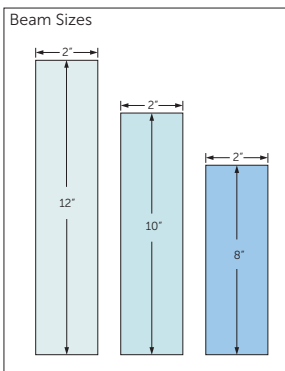

ELITE ES - LOUVERED SUN, RAIN, & SNOW CONTROL PERGOLA

Rotating Louvers

- Water-tight when closed.
- Rotate the louvers for ventilation and to balance the light/shade.
- Larger louver for wider-spans and higher snow loads.

Integrated Gutter System

- Unique gutter system: Waterproof and leak-free.
- Front & back gutters: Efficient water collection and drainage.

Accessories

- Create the perfect outdoor living space.
- Extend your outdoor living season and adopt resort-style living.

12 Standard Colors

Louvers span up to 12'
Beam lengths up to 20'