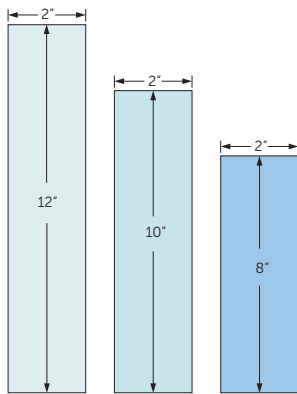

Drop Screens

Crafted from high-quality aluminum, EuroShade slats offer a lasting solution for privacy screening.

SPECIFICATIONS

Unlimited Configuration Options

Louvers span up to 16'
Beam lengths up to 23'
Post Spacing up to 20'

Double Wall Louver

Beam Sizes

Post Size

Length

Span	6'	7'	8'	9'	10'	11'	12'	13'	14'	15'	16'
10'											
11'											
12'											
13'											
14'											
15'											
16'											
17'											
18'											
19'											
20'											
21'											
22'											
23'											