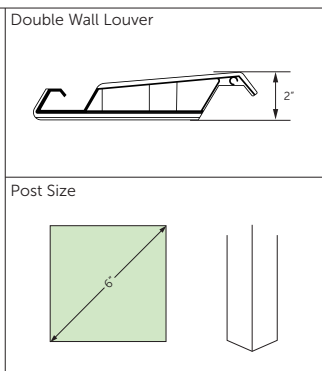

ELITE ES - LOUVERED SUN, RAIN, & SNOW CONTROL PERGOLA

Rotating Louvers

- Water-tight when closed.
- Rotate the louvers for ventilation and to balance the light/shade.
- Larger louver for wider-spans and higher snow loads.

Integrated Gutter System

- Unique gutter system: Waterproof and leak-free.
- Front & back gutters: Efficient water collection and drainage.

Accessories

- Create the perfect outdoor living space.
- Extend your outdoor living season and adopt resort-style living.

12 Standard Colors

Louvers span up to 12'
Beam lengths up to 20'