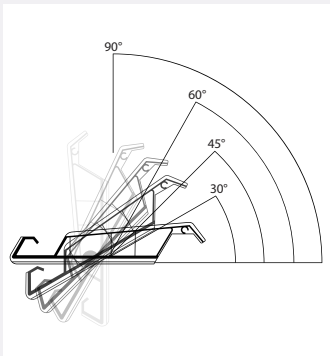

ELITE ES - LOUVERED SUN, RAIN, & SNOW CONTROL PERGOLA

Rotating Louvers

- Water-tight when closed.
- Rotate the louvers for ventilation and to balance the light/shade.
- Larger louver for wider-spans and higher snow loads.

Double Wall Louver

Beam Sizes

Post Size

Length

Span	6'	7'	8'	9'	10'	11'	12'	13'	14'	15'	16'
10'											
11'											
12'											
13'											
14'											
15'											
16'											
17'											
18'											
19'											
20'											
21'											
22'											
23'											