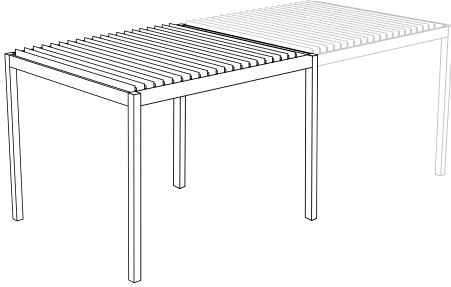

ELITE ES - LOUVERED SUN, RAIN, & SNOW CONTROL PERGOLA

Rotating Louvers

- Water-tight when closed.
- Rotate the louvers for ventilation and to balance the light/shade.
- Larger louver for wider-spans and higher snow loads.

Aluminum shutters offer security, regulating light, airflow, and temperature control for outdoor living spaces.

Slat Walls

Crafted from high-quality aluminum, EuroShade slats offer a lasting solution for privacy screening.

Drop Screens

Crafted from high-quality aluminum, EuroShade slats offer a lasting solution for privacy screening.

SPECIFICATIONS

Unlimited Configuration Options

Louvers span up to 16'
Beam lengths up to 23'
Post Spacing up to 20'