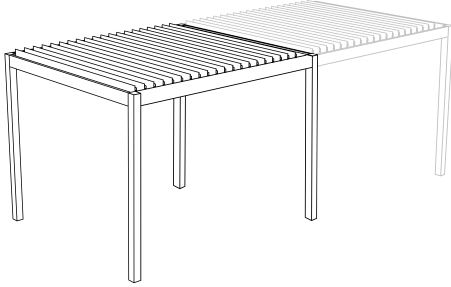

SPECIFICATIONS

Unlimited Configuration Options

Louvers span up to 12'
Beam lengths up to 23'
Post Spacing up to 20'

Double Wall Louver