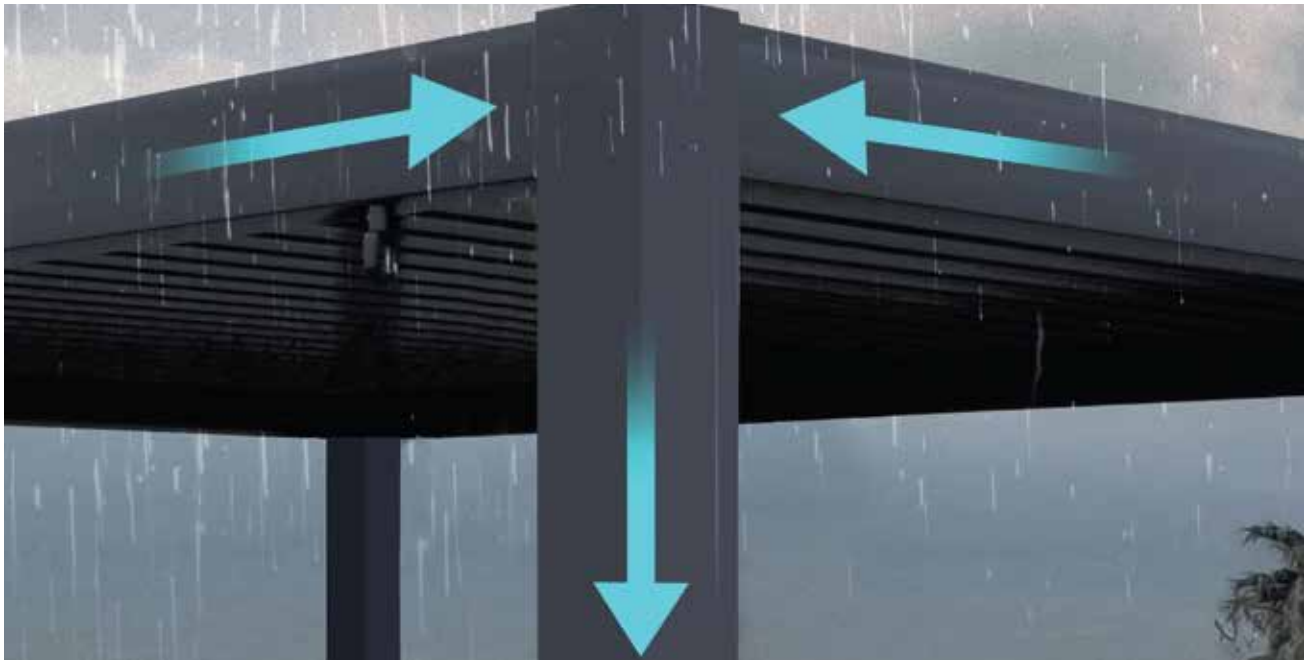

INTEGRATED GUTTER SYSTEM

Key Features:

- Unique gutter evacuation system provides a waterproof application and eliminates leaky connections and chalking.
- Front & back gutters collect water and efficiently drains down/away.

The unique gutter system ensures a waterproof application, eliminating leaks. Front and back gutters efficiently collect and drain water away.