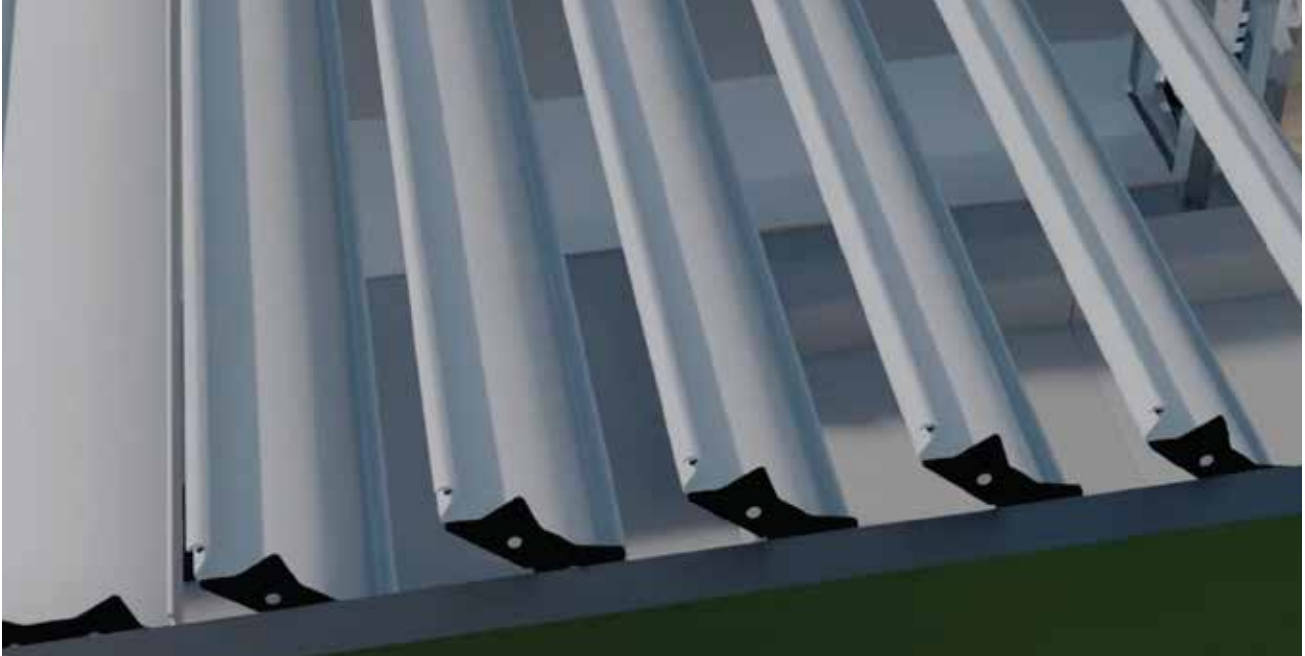

## Key Features:

- Water-tight when closed
- Rotate the louvers for ventilation and the perfect balance of light and shade as the sun moves across the sky.

Rotating louvers feature a water-tight seal when closed to prevent water from seeping through. Additionally, you can adjust the louvers to regulate ventilation and achieve an optimal balance of light and shade as the sun travels across the sky.