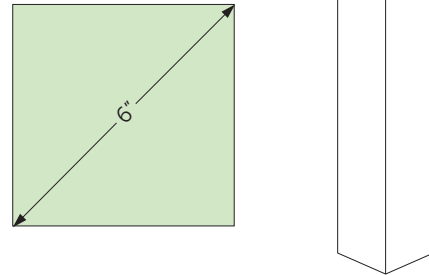

Post Size

Length

Span	6'	7'	8'	9'	10'	11'	12'
10'							
11'							
12'							
13'							
14'							
15'							
16'							
17'							
18'							
19'							
20'							
21'							
22'							
23'