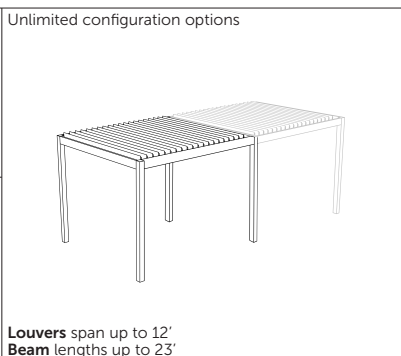

GRANDE ES - LOUVERED SUN & RAIN CONTROL PERGOLA

Rotating Louvers

- Water-tight when closed.
- Rotate the louvers for ventilation and to balance the light/shade.

Integrated Gutter System

- Unique gutter system: Waterproof and leak-free.
- Front & back gutters: Efficient water collection and drainage.

Accessories

- Create the perfect outdoor living space.
- Extend your outdoor living season and adopt resort-style living.

12 Standard Colors