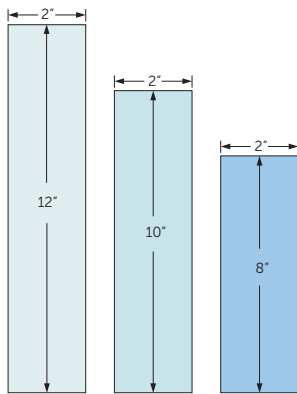

## Unlimited Configuration Options

**Louvers** span up to 12'  
**Beam** lengths up to 23'  
**Post Spacing** up to 20'

## Beam Sizes