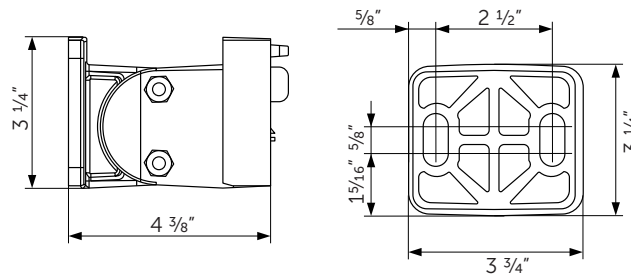

# SPECIFICATIONS

Maximum width 19' 8"

Bracket Mount

Ⓢ Electrical - 120 Volt, 5 Amp

Projection	Width													Swag #		
	Proj.	8'	9'	10'	11'	12'	13'	14'	15'	16'	17'	18'	19'	20'	Proj.	Count
	8'														8'	5
	9'														9'	5
	10'														10'	6
	11'														11'	6
	12'														12'	7
	13'														13'	8
	14'														14'	8
	15'														15'	9
	16'														16'	9
	17'														17'	10
	18'														18'	10
	19'														19'	11
	20'														20'	11