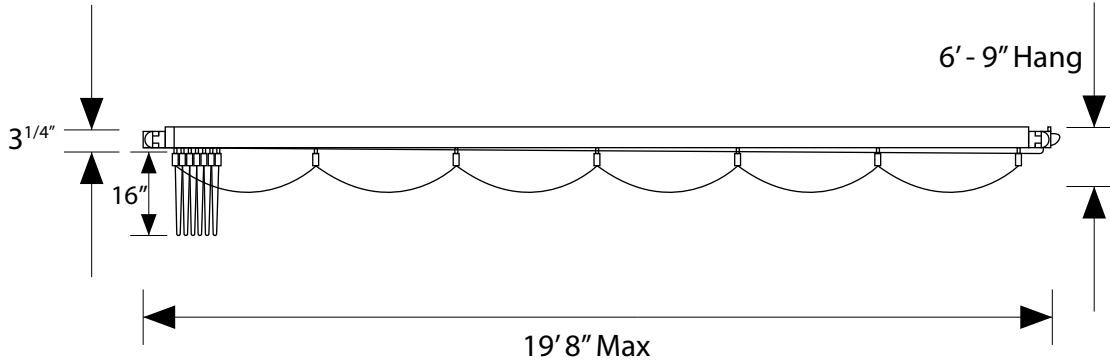

SPECIFICATIONS

Maximum width 19' 8"