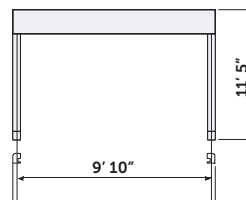

VZ80 ES - PERGOLA COVER

Multiple Applications

- Standard mount for sun protection.
- Pitch mount option for added rain protection

Full Cassette System

- Clean streamlined appearance.
- With a closed box, the fabric will be effectively protected.

Zippered Fabric

- Strong durable material.
- Spring-tension system.

Shaded Area:
Width up to 9' 10"
Projection up to 11' 5"

9 Standard Colors

Many Fabric Options