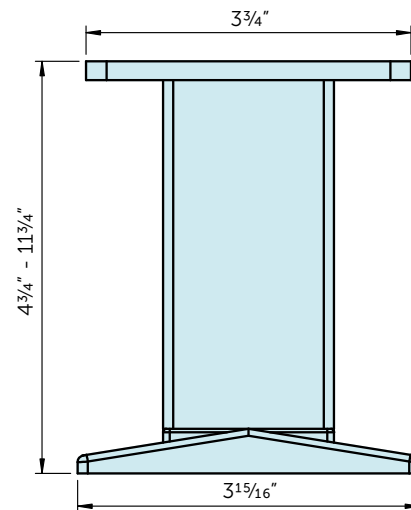

Extended Support Bracket

(⚡) Electrical - 120 Volt, 5 Amp (Placed on left or right end.)

Width

Proj.	3'7"	4'11"	6'7"	8'2"	9'10"
3'4"					
4'11"					
6'6"					
8'2"					
9'10"					
11'5"					

- Mounted inside beams.
- Maximum width 9' 10"