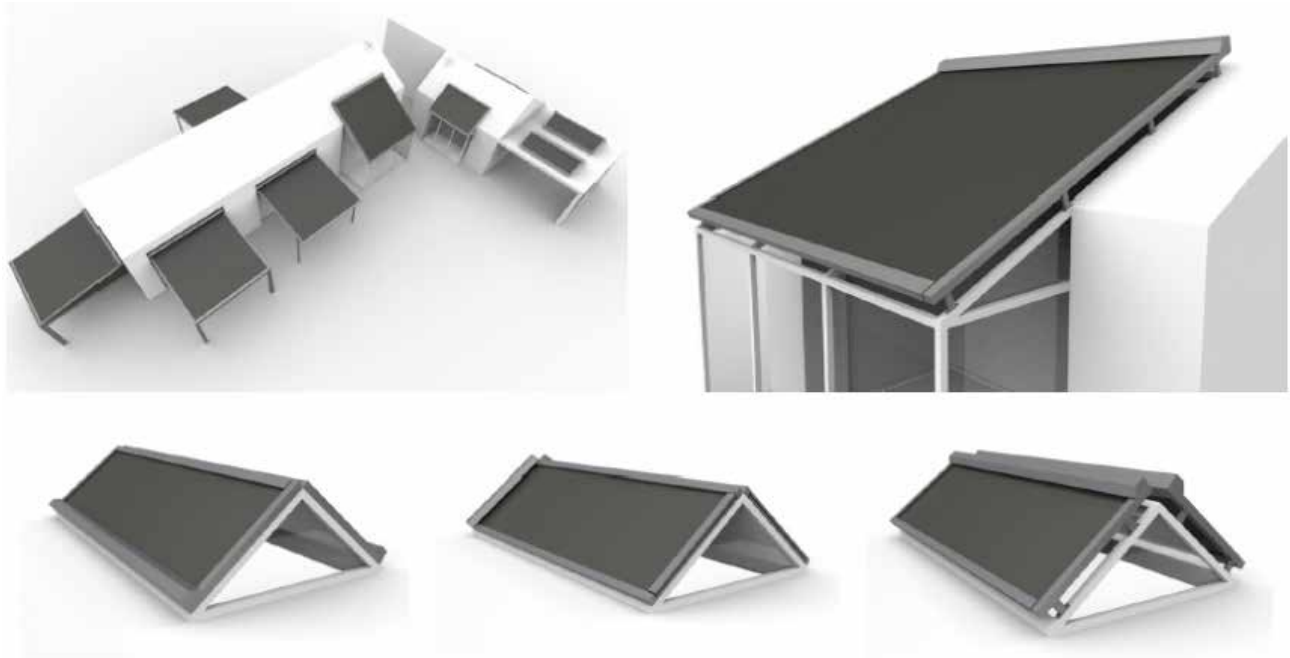

## Multiple Applications

- Standard mount for sun protection.
- Pitch mount option for added rain protection

## Full Cassette System

- Clean streamlined appearance.
- With a closed box, the fabric will be effectively protected.

## Zippered Fabric

- Strong durable material.
- Spring-tension system.

Shaded Area:  
Width up to 9' 10"  
Projection up to 11' 5"

## Key Features:

- Ingenious design allows versatile movement of the fabric in any direction
- Suitable for indoor use, making it ideal for skylights and roof lights.

The innovative design facilitates versatile fabric movement, allowing for seamless adjustment in various directions, including bottom to top, top to bottom, left to right, or right to left. This sunblind exhibits adaptability for indoor use, making it particularly well-suited for skylights and roof lights.