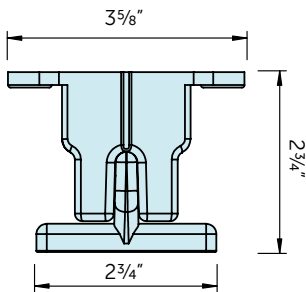

Low Support Bracket