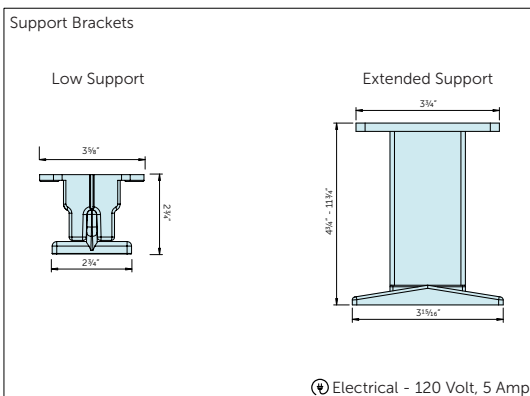

Shaded Area:
Width up to 9' 10"
Projection up to 11' 5"

9 Standard Colors

Many Fabric Options