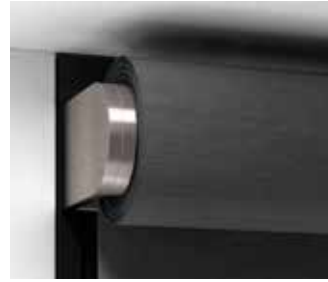

FINISHING

Hardware Color

Color

Color Code