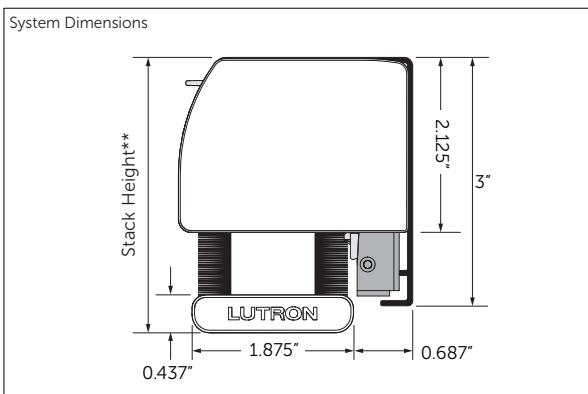

Many Fabric Options

Hardware Colors

Add a fabric-wrapped fascia to match the vane of your shades for a finished look.