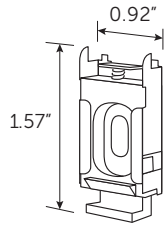

SERENA - ROLLER SHADES SPECIFICATIONS

Bracket Dimensions

Mounting Bracket

Shade Bracket

Rail Dimensions

Architectural Fascia

Mounting & Rail Bracket

Maximum width up to 8'
Maximum height up to 10'