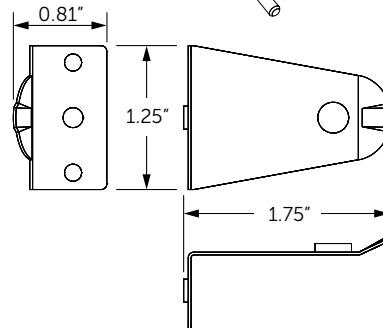

SERENA - ROLLER SHADES SPECIFICATIONS

Bracket Dimensions

Mounting Bracket

Shade Bracket

Rail Dimensions

Architectural Fascia

Mounting & Rail Bracket

Maximum width up to 8'
Maximum height up to 10'

SERENA - HONEYCOMB SHADES SPECIFICATIONS

System Dimensions

Shade Width*	Minimum	Maximum
Battery/Wired:	21"	96" (8ft.)
Manual:	14.5"	

*Fabric width = shade width minus 0.125"

Shade Height	Minimum	Maximum
Battery/Wired:	12"	104" (8ft. 8")
Manual:		72" (6ft.)

SERENA - BLACKOUT SHADES SPECIFICATIONS

Bracket Dimensions

Mounting Bracket

Shade Bracket

Rail Dimensions

Architectural Fascia

Mounting & Rail Bracket

Maximum width up to 8'
Maximum height up to 10'

Combined Right/Left
for 2 Blinds under 1 Valance

Center Support

Bracket Spacer Block

System Profile

Height up to 6'
Width up to 6'
(Group blinds under one valance up to 8' max)

Hold Down Bracket

FINISHING

Blind Color