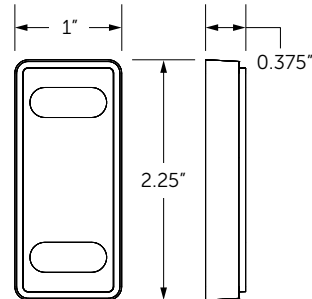

SERENA - ROLLER SHADES SPECIFICATIONS

Bracket Dimensions

Mounting Bracket

Shade Bracket

Rail Dimensions

Architectural Fascia

Mounting & Rail Bracket

Maximum width up to 8'
Maximum height up to 10'

SERENA - HONEYCOMB SHADES SPECIFICATIONS

System Dimensions

Shade Width*	Minimum	Maximum
Battery/Wired:	21"	96" (8ft.)
Manual:	14.5"	

*Fabric width = shade width minus 0.125"

Shade Height	Minimum	Maximum
Battery/Wired:	12"	104" (8ft. 8")
Manual:		72" (6ft.)

SERENA - BLACKOUT SHADES SPECIFICATIONS

Bracket Dimensions

Mounting Bracket

Shade Bracket

Rail Dimensions

Architectural Fascia

Mounting & Rail Bracket

Maximum width up to 8'
Maximum height up to 10'

Combined Right/Left
for 2 Blinds under 1 Valance

Center Support

Bracket Spacer Block

System Profile

Height up to 6'
Width up to 6'
(Group blinds under one valance up to 8' max)

Hold Down Bracket

FINISHING

Blind Color