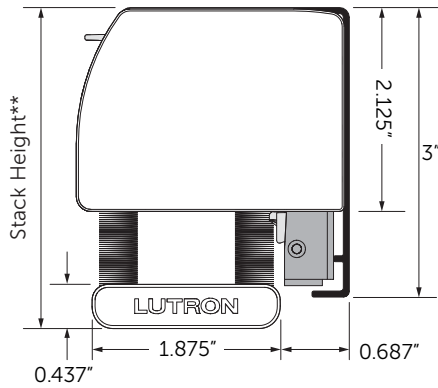

SERENA - ROLLER SHADES SPECIFICATIONS

Bracket Dimensions

Mounting Bracket

Shade Bracket

Rail Dimensions

Architectural Fascia

Mounting & Rail Bracket

Maximum width up to 8'
Maximum height up to 10'

SERENA - HONEYCOMB SHADES SPECIFICATIONS

System Dimensions

Shade Width*	Minimum	Maximum
Battery/Wired:	21"	96" (8ft.)
Manual:	14.5"	

*Fabric width = shade width minus 0.125"

Shade Height	Minimum	Maximum
Battery/Wired:	12"	104" (8ft. 8")
Manual:		72" (6ft.)

Bracket Dimensions

Maximum width up to 8'
Maximum height up to 8' 8"

FINISHING

Frame Color

Color

Color Code

Fabric Color

Color Name