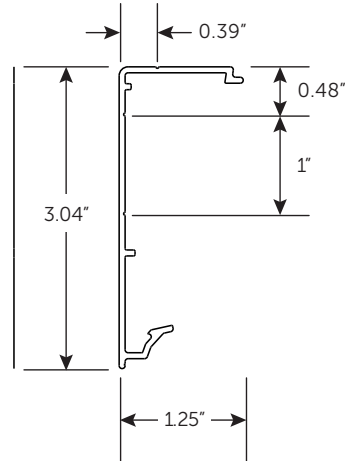

SERENA - ROLLER SHADES SPECIFICATIONS

Bracket Dimensions

Mounting Bracket

Shade Bracket

Rail Dimensions

Architectural Fascia

Mounting & Rail Bracket

Maximum width up to 8'
Maximum height up to 10'