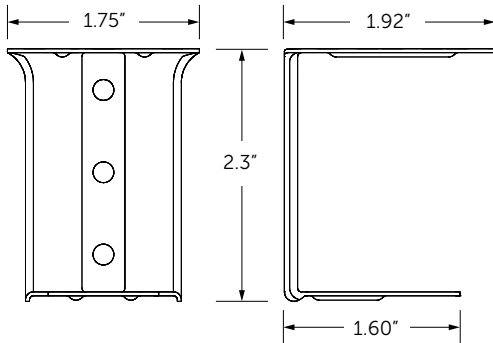

SERENA - BLACKOUT SHADES SPECIFICATIONS

Bracket Dimensions

Mounting Bracket

Shade Bracket

Rail Dimensions

Architectural Fascia

Mounting & Rail Bracket

Maximum width up to 8'
Maximum height up to 10'

Combined Right/Left
for 2 Blinds under 1 Valance

Center Support

Bracket Spacer Block

System Profile

Height up to 6'
Width up to 6'
(Group blinds under one valance up to 8' max)

Hold Down Bracket

FINISHING

Blind Color