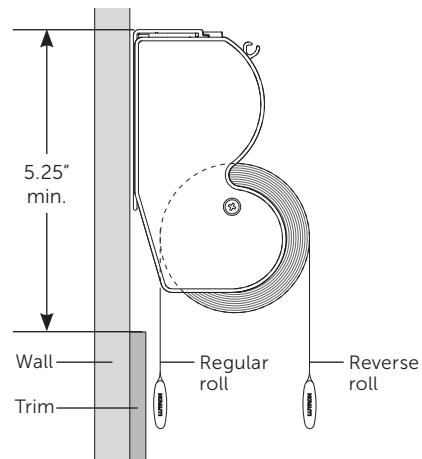

SERENA - BLACKOUT SHADES SPECIFICATIONS

Bracket Dimensions

Mounting Bracket

Shade Bracket

Rail Dimensions

Architectural Fascia

Mounting & Rail Bracket

Maximum width up to 8'
Maximum height up to 10'