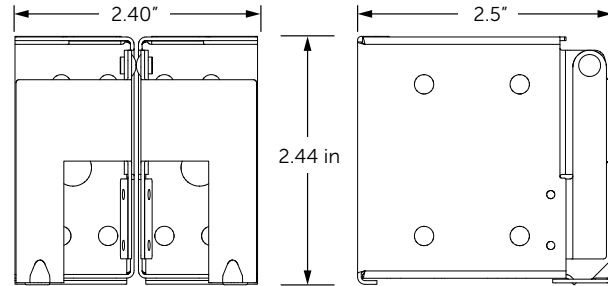

Combined Right/Left
for 2 Blinds under 1 Valance

Center Support

Bracket Spacer Block

System Profile

Height up to 6'
Width up to 6'
(Group blinds under one valance up to 8' max)

Hold Down Bracket

FINISHING

Blind Color