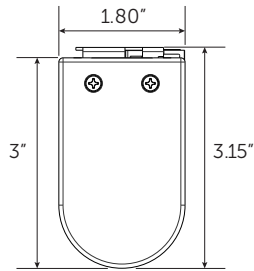

SERENA - HONEYCOMB SHADES SPECIFICATIONS

System Dimensions

Shade Width*	Minimum	Maximum
Battery/Wired:	21"	96" (8ft.)
Manual:	14.5"	

*Fabric width = shade width minus 0.125"

Shade Height	Minimum	Maximum
Battery/Wired:	12"	104" (8ft. 8")
Manual:		72" (6ft.)

SERENA - BLACKOUT SHADES SPECIFICATIONS

Bracket Dimensions

Mounting Bracket

Shade Bracket

Rail Dimensions

Architectural Fascia

Mounting & Rail Bracket

Maximum width up to 8'
Maximum height up to 10'