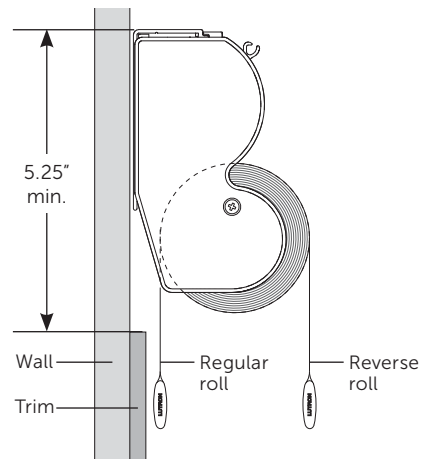

SERENA - ROLLER SHADES SPECIFICATIONS

Bracket Dimensions

Mounting Bracket

Shade Bracket

Rail Dimensions

Architectural Fascia

Mounting & Rail Bracket

Maximum width up to 8'
Maximum height up to 10'