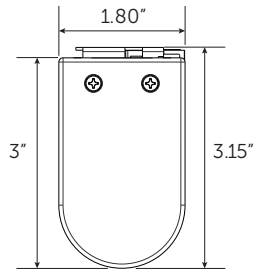

SERENA - ROLLER SHADES SPECIFICATIONS

Bracket Dimensions

Mounting Bracket

Shade Bracket

Rail Dimensions

Architectural Fascia

Mounting & Rail Bracket

Maximum width up to 8'
Maximum height up to 10'

SERENA - HONEYCOMB SHADES SPECIFICATIONS

System Dimensions

Shade Width*	Minimum	Maximum
Battery/Wired:	21"	96" (8ft.)
Manual:	14.5"	

*Fabric width = shade width minus 0.125"

Shade Height	Minimum	Maximum
Battery/Wired:	12"	104" (8ft. 8")
Manual:		72" (6ft.)