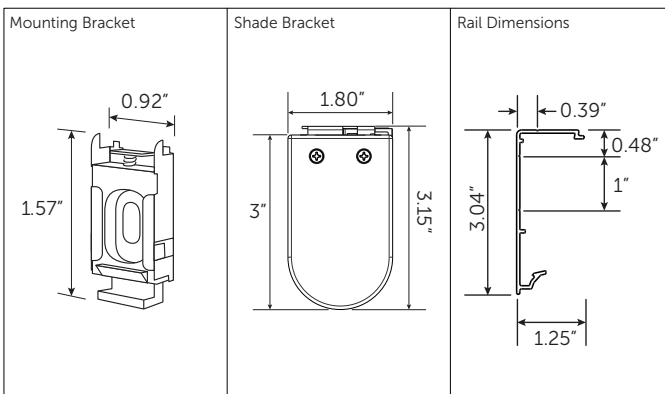

Many Fabric Options

Hardware Colors

Add a fabric-wrapped fascia to match the vane of your shades for a finished look.