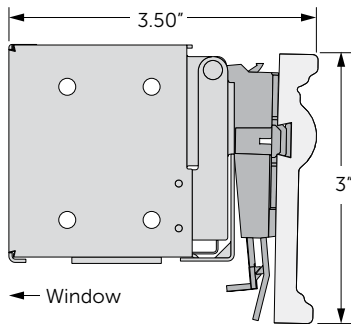

Combined Right/Left
for 2 Blinds under 1 Valance

Center Support

Bracket Spacer Block

System Profile

Height up to 6'
Width up to 6'
(Group blinds under one valance up to 8' max)

Hold Down Bracket

FINISHING

Blind Color