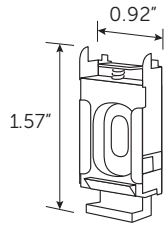

SERENA - HONEYCOMB SHADES SPECIFICATIONS

System Dimensions

Shade Width*	Minimum	Maximum
Battery/Wired:	21"	96" (8ft.)
Manual:	14.5"	

*Fabric width = shade width minus 0.125"

Shade Height	Minimum	Maximum
Battery/Wired:	12"	104" (8ft. 8")
Manual:		72" (6ft.)

Bracket Dimensions

Maximum width up to 8'
Maximum height up to 8' 8"

FINISHING

Frame Color

Color

Color Code

Fabric Color

Color Name

SERENA - BLACKOUT SHADES SPECIFICATIONS

Bracket Dimensions

Mounting Bracket

Shade Bracket

Rail Dimensions

Architectural Fascia

Mounting & Rail Bracket

Maximum width up to 8'
Maximum height up to 10'