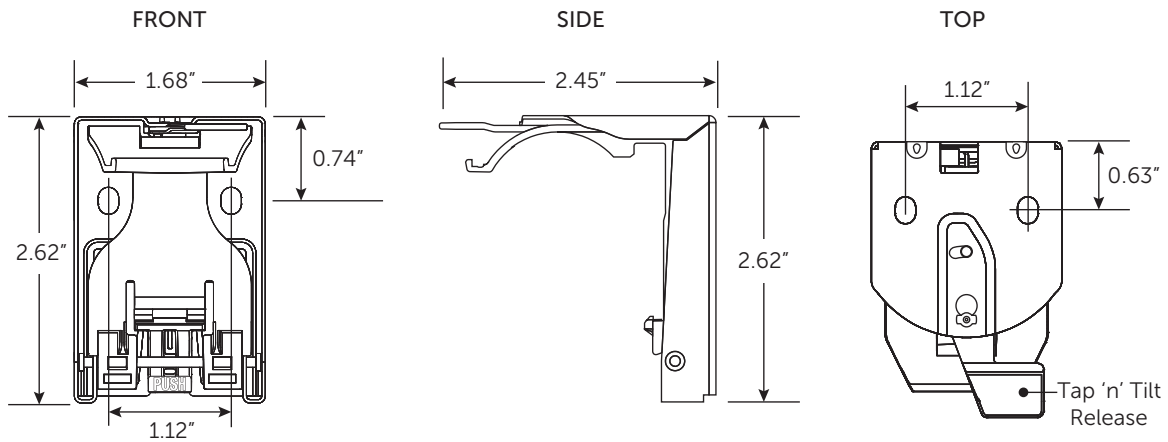

Bracket Dimensions

Maximum width up to 8'
Maximum height up to 8' 8"