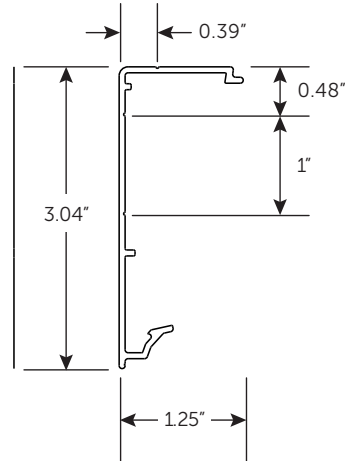

SERENA - BLACKOUT SHADES SPECIFICATIONS

Bracket Dimensions

Mounting Bracket

Shade Bracket

Rail Dimensions

Architectural Fascia

Mounting & Rail Bracket

Maximum width up to 8'
Maximum height up to 10'