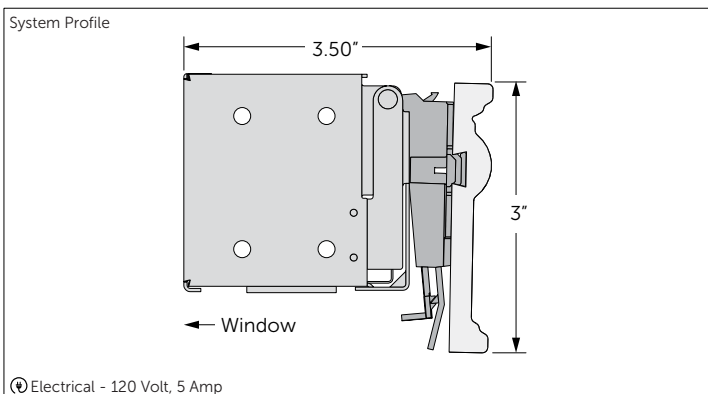

Many Natural Colors and Painted Finishes