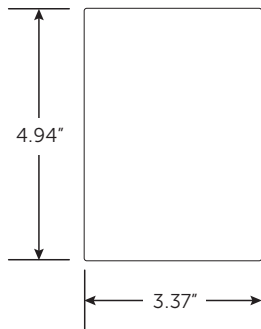

SERENA - ROLLER SHADES SPECIFICATIONS

Bracket Dimensions

Mounting Bracket

Shade Bracket

Rail Dimensions

Architectural Fascia

Mounting & Rail Bracket

Maximum width up to 8'
Maximum height up to 10'

SERENA - HONEYCOMB SHADES SPECIFICATIONS

System Dimensions

Shade Width*	Minimum	Maximum
Battery/Wired:	21"	96" (8ft.)
Manual:	14.5"	

*Fabric width = shade width minus 0.125"

Shade Height	Minimum	Maximum
Battery/Wired:	12"	104" (8ft. 8")
Manual:		72" (6ft.)