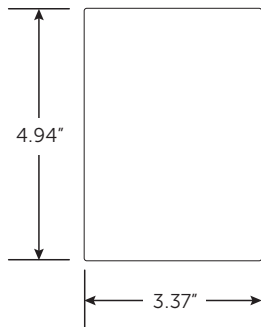

SERENA - HONEYCOMB SHADES SPECIFICATIONS

System Dimensions

Shade Width*	Minimum	Maximum
Battery/Wired:	21"	96" (8ft.)
Manual:	14.5"	

*Fabric width = shade width minus 0.125"

Shade Height	Minimum	Maximum
Battery/Wired:	12"	104" (8ft. 8")
Manual:		72" (6ft.)

SERENA - BLACKOUT SHADES SPECIFICATIONS

Bracket Dimensions

Mounting Bracket

Shade Bracket

Rail Dimensions

Architectural Fascia

Mounting & Rail Bracket

Maximum width up to 8'
Maximum height up to 10'