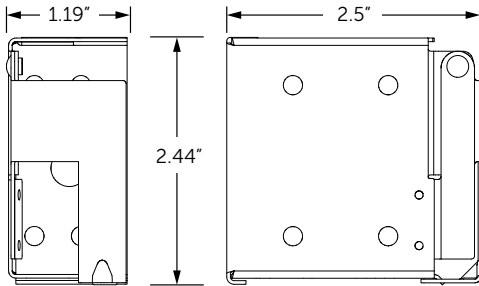

SERENA - WOOD BLINDS SPECIFICATIONS

Mounting Brackets

Left & Right