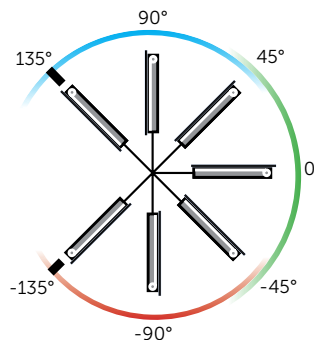

SIVOIA QS - SKYLIGHT

Ultra-quiet Performance

- With near-silent operation (<44 dBA at 3 ft), Sivoia QS lets you manage daylight without disrupting the environment.

Tensioned Shades

- Reduces light gaps around fabric, and maximizes the view when opened by eliminating cable guides.

Light Control

- Skylight shades help manage natural light, minimize glare, and can enhance comfort.

Flexible installation at any angle between -135° and 135°

2 Standard Colors

Many Fabric Options

SIVOIA QS - SKYLIGHT SPECIFICATIONS

Frame Dimensions

System Parameters

Minimum system size:
2 ft. wide x 3 ft. long

Maximum system size:
8 ft. wide x 12 ft. long

Note: Meet-in-the-middle shades
have a maximum length of 24 ft.

Frame thickness:
Drive side: 4.65 in.
Non-drive sides: 2.25 in.