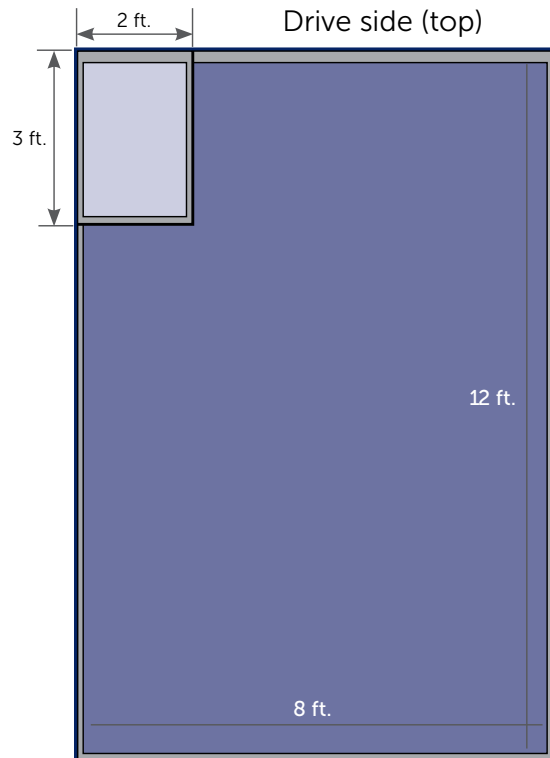

Frame Dimensions

System Parameters

Minimum system size:
2 ft. wide x 3 ft. long

Maximum system size:
8 ft. wide x 12 ft. long

Note: Meet-in-the-middle shades
have a maximum length of 24 ft.

Frame thickness:
Drive side: 4.65 in.
Non-drive sides: 2.25 in.

* Tensioned shade dimension limitations
are a function of fabric selection and
application angle. Please consult with The
Denver Shading Company for details.

FINISHING

Frame Color

Color

Color Code

Fabric Color