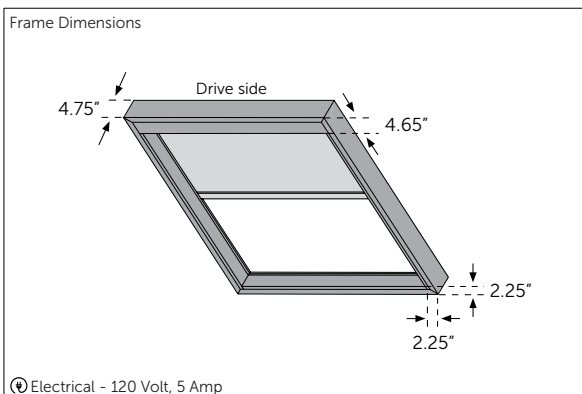

Light Control

- Skylight shades help manage natural light, minimize glare, and can enhance comfort.

Flexible installation at any angle between -135° and 135°

2 Standard Colors

Many Fabric Options

SIVOIA QS - SKYLIGHT SPECIFICATIONS

Frame Dimensions

System Parameters

Minimum system size:
2 ft. wide x 3 ft. long

Maximum system size:
8 ft. wide x 12 ft. long

Note: Meet-in-the-middle shades
have a maximum length of 24 ft.

Frame thickness:
Drive side: 4.65 in.
Non-drive sides: 2.25 in.