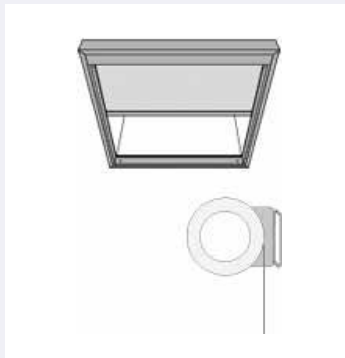

SIVOIA QS - SKYLIGHT

Ultra-quiet Performance

- With near-silent operation (<44 dBA at 3 ft), Sivoia QS lets you manage daylight without disrupting the environment.

Tensioned Shades

- Reduces light gaps around fabric, and maximizes the view when opened by eliminating cable guides.

Light Control

- Skylight shades help manage natural light, minimize glare, and can enhance comfort.

Flexible installation at any angle between -135° and 135°

2 Standard Colors

Many Fabric Options

SIVOIA QS - SKYLIGHT SPECIFICATIONS

Frame Dimensions

System Parameters

Minimum system size:
2 ft. wide x 3 ft. long

Maximum system size:
8 ft. wide x 12 ft. long

Note: Meet-in-the-middle shades
have a maximum length of 24 ft.

Frame thickness:
Drive side: 4.65 in.
Non-drive sides: 2.25 in.