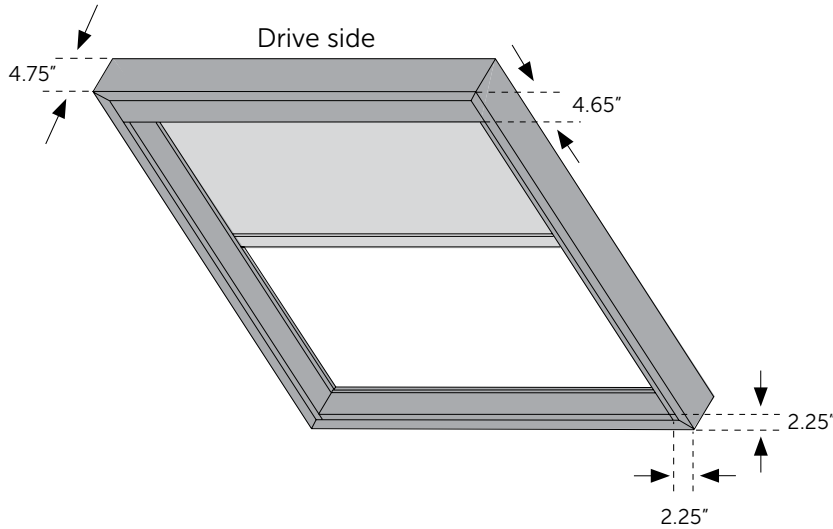

Light Control

- Skylight shades help manage natural light, minimize glare, and can enhance comfort.

Flexible installation at any angle between -135° and 135°

2 Standard Colors

Many Fabric Options

SIVOIA QS - SKYLIGHT SPECIFICATIONS

Frame Dimensions

System Parameters

Minimum system size:
2 ft. wide x 3 ft. long

Maximum system size:
8 ft. wide x 12 ft. long

Note: Meet-in-the-middle shades
have a maximum length of 24 ft.

Frame thickness:
Drive side: 4.65 in.
Non-drive sides: 2.25 in.